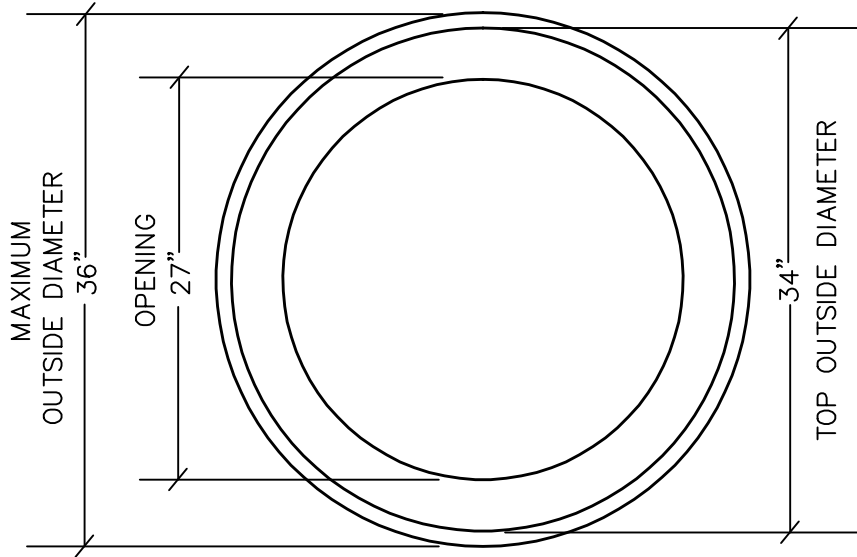

BOMBAY PLANTER
MODEL NUMBER 1B-3632

TOP VIEW

SIDE VIEW