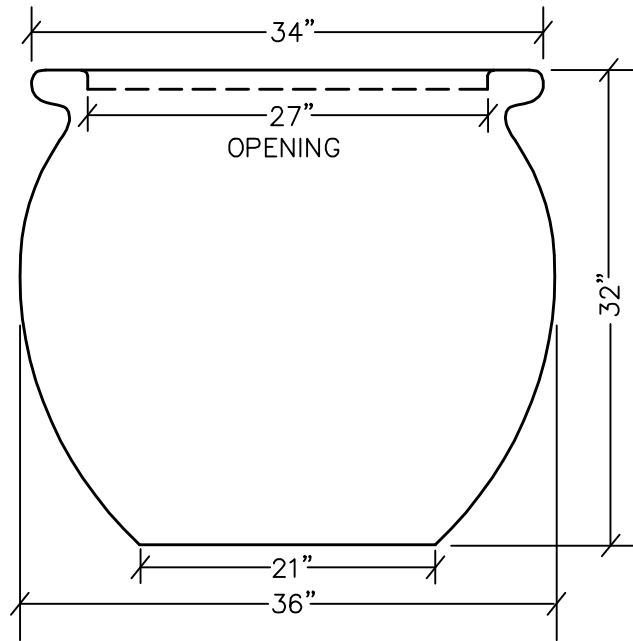

BOMBAY PLANTER
MODEL NUMBER 1B-3632

TOP VIEW

SIDE VIEW